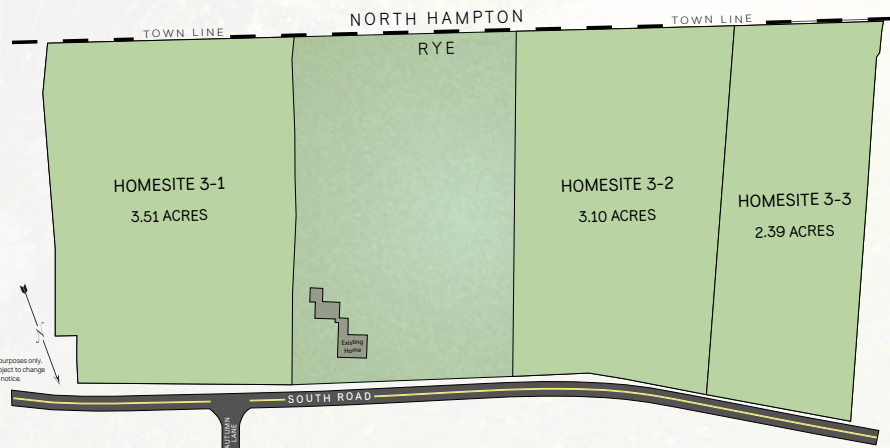

SOUTHFIELD

Rye, NH

GPS Address: 460 South Road, Rye, NH

THE COMMUNITY

Discover Southfield, an **exclusive collection of three single-family homesites** offering a *rare opportunity* in one of the Seacoast's most beautiful settings. Located near the longest stretch of New Hampshire's coastline, **this is the opportunity to build a home that truly feels like you**—where luxury design meets your everyday life.

Southfield provides a **unique opportunity to bring you own house plan** to be built by New England's *award-winning builder, Chinburg*. Envision an open-concept layout framed by soaring, vaulted ceilings and rich hardwood flooring, creating a bright, airy atmosphere that feels both grand and intimate. From a kitchen fit for a chef, a massive island and a dedicated walk-in pantry, to the warmth of a spa-inspired primary en-suite, to the quality craftsmanship of custom cabinetry, your design can become a reality in the spaces that work best for you. Luxury features extend from specialized entertainment areas to multi-car garages, and bridge the outdoors, where covered porches, patios, or shaded decks create a private transition to your own 2.39 to 3.5 +/- acres of salt-air tranquility.